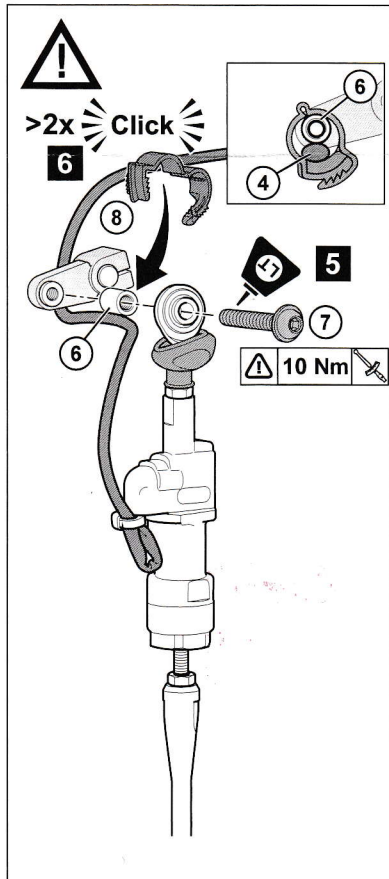

Quick Shifter Tenere