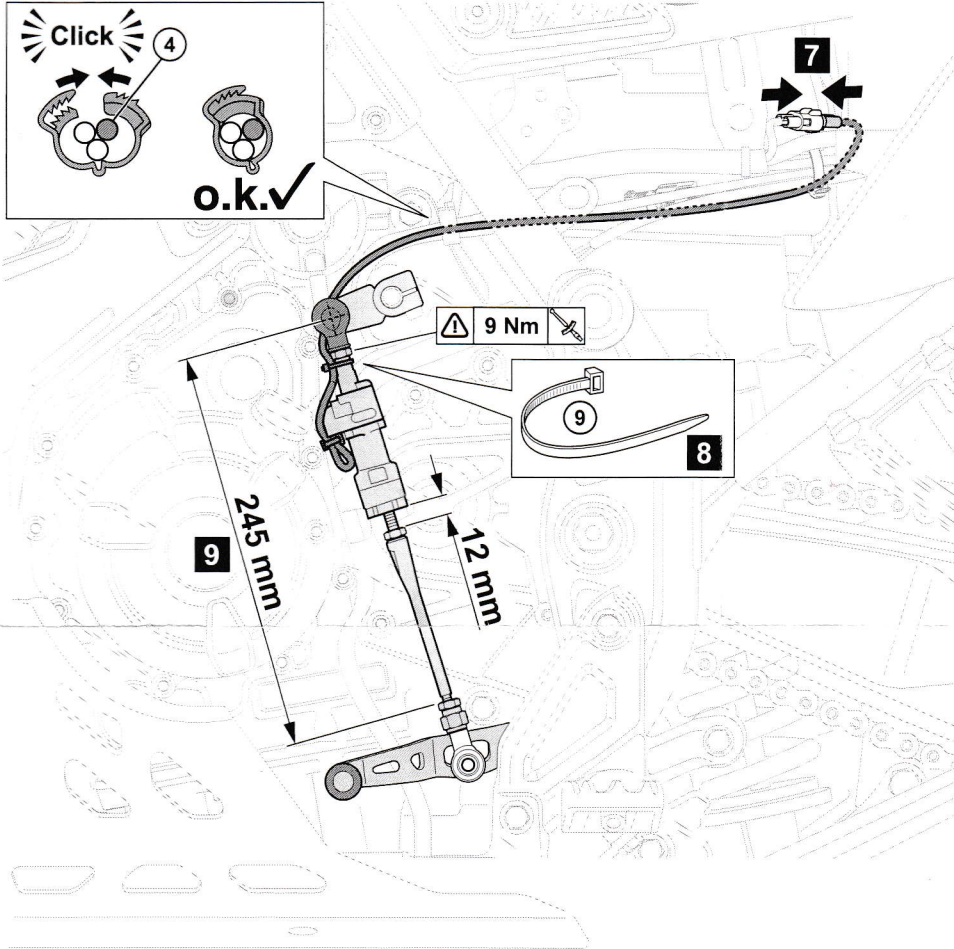

Quick Shifter Tenere

BNW-181A0-**

Posnr.	QTY	
①	1	
②	1	
③	1	
④	1	
⑤	1	
⑥	1	M6
⑦	1	M6 X 35mm
⑧	1	
⑨	1	

Easy , suitable for novice with little experience 	Fairly easy , suitable for beginner with some experience 	Fairly difficult , suitable for competent DIY mechanic 	Difficult , suitable for experienced DIY mechanic 	Very difficult , suitable for expert DIY or professional
--	---	---	--	---

Quick Shifter Tenere

Quick Shifter Tenere

10 seconds

Upshifting

>20 km/h or
2000 r/min