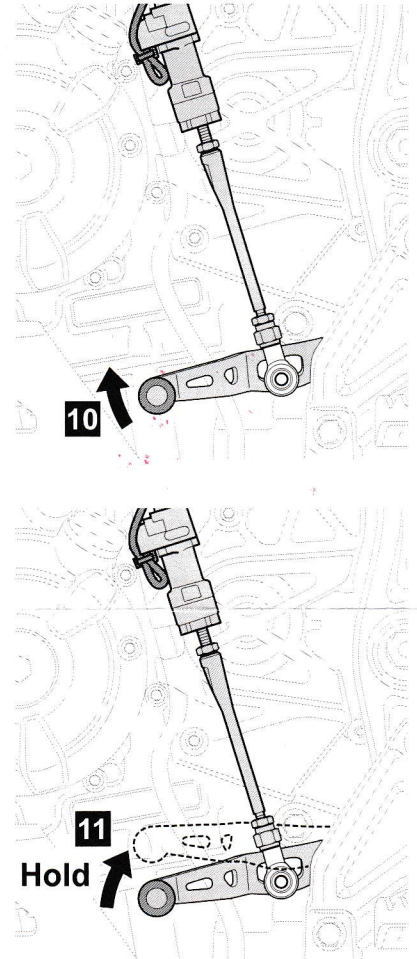

Quick Shifter Tenere

BNW-181A0-**

Posnr.	QTY	
①	1	
②	1	
③	1	
④	1	
⑤	1	
⑥	1	M6
⑦	1	M6 X 35mm
⑧	1	
⑨	1	

Easy , suitable for novice with little experience 	Fairly easy , suitable for beginner with some experience 	Fairly difficult , suitable for competent DIY mechanic 	Difficult , suitable for experienced DIY mechanic 	Very difficult , suitable for expert DIY or professional
--	---	---	--	---

Quick Shifter Tenere

Quick Shifter Tenere

10 seconds

Upshifting

>20 km/h or
2000 r/min