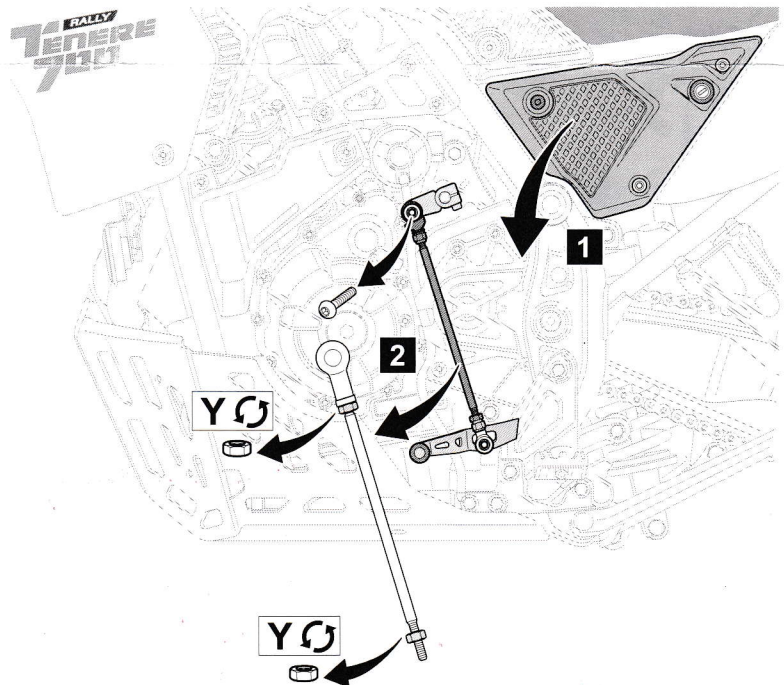

Quick Shifter Tenere

BNW-181A0-**

Posnr.	QTY	
①	1	
②	1	
③	1	
④	1	
⑤	1	
⑥	1	M6
⑦	1	M6 X 35mm
⑧	1	
⑨	1	

Easy , suitable for novice with little experience 	Fairly easy , suitable for beginner with some experience 	Fairly difficult , suitable for competent DIY mechanic 	Difficult , suitable for experienced DIY mechanic 	Very difficult , suitable for expert DIY or professional
--	---	---	--	---

Quick Shifter Tenere

Quick Shifter Tenere

10 seconds

Upshifting

>20 km/h or
2000 r/min