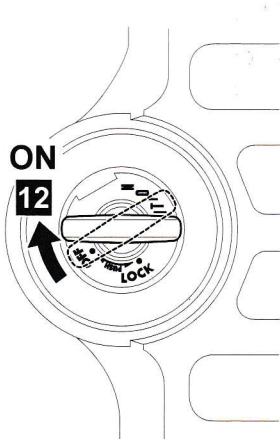

Quick Shifter Tenere

10 seconds