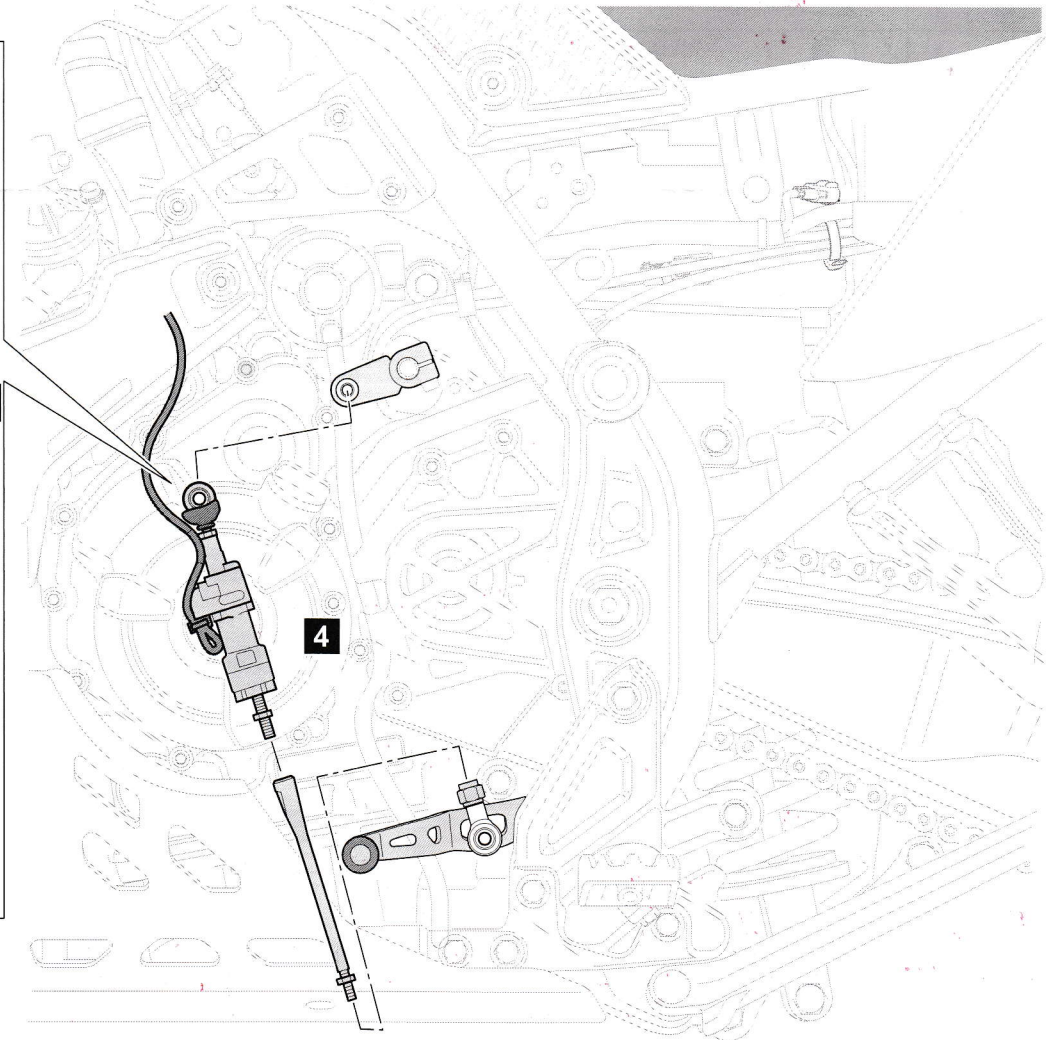

Quick Shifter Tenere

BNW-181A0-**

Posnr.	QTY	
①	1	
②	1	
③	1	
④	1	
⑤	1	
⑥	1	M6
⑦	1	M6 X 35mm
⑧	1	
⑨	1	

Easy , suitable for novice with little experience 	Fairly easy , suitable for beginner with some experience 	Fairly difficult , suitable for competent DIY mechanic 	Difficult , suitable for experienced DIY mechanic 	Very difficult , suitable for expert DIY or professional
--	---	---	--	---

Quick Shifter Tenere

Quick Shifter Tenere

10 seconds

Upshifting

>20 km/h or
2000 r/min