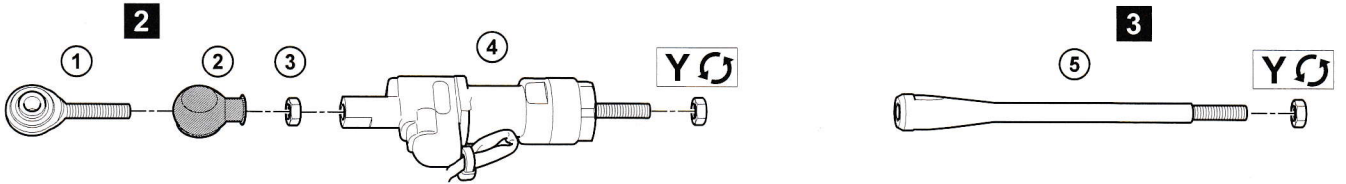

Quick Shifter Tenere

BNW-181A0-**

Posnr.	QTY	
①	1	
②	1	
③	1	
④	1	
⑤	1	
⑥	1	M6
⑦	1	M6 X 35mm
⑧	1	
⑨	1	

Easy , suitable for novice with little experience 	Fairly easy , suitable for beginner with some experience 	Fairly difficult , suitable for competent DIY mechanic 	Difficult , suitable for experienced DIY mechanic 	Very difficult , suitable for expert DIY or professional
--	---	---	--	---

Quick Shifter Tenere

Quick Shifter Tenere

10 seconds

Upshifting

>20 km/h or
2000 r/min