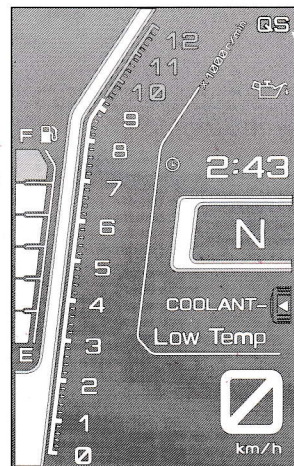

Upshifting

>20 km/h or
2000 r/min