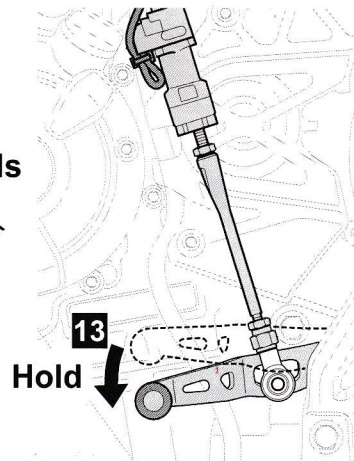

Upshifting

>20 km/h or
2000 r/min